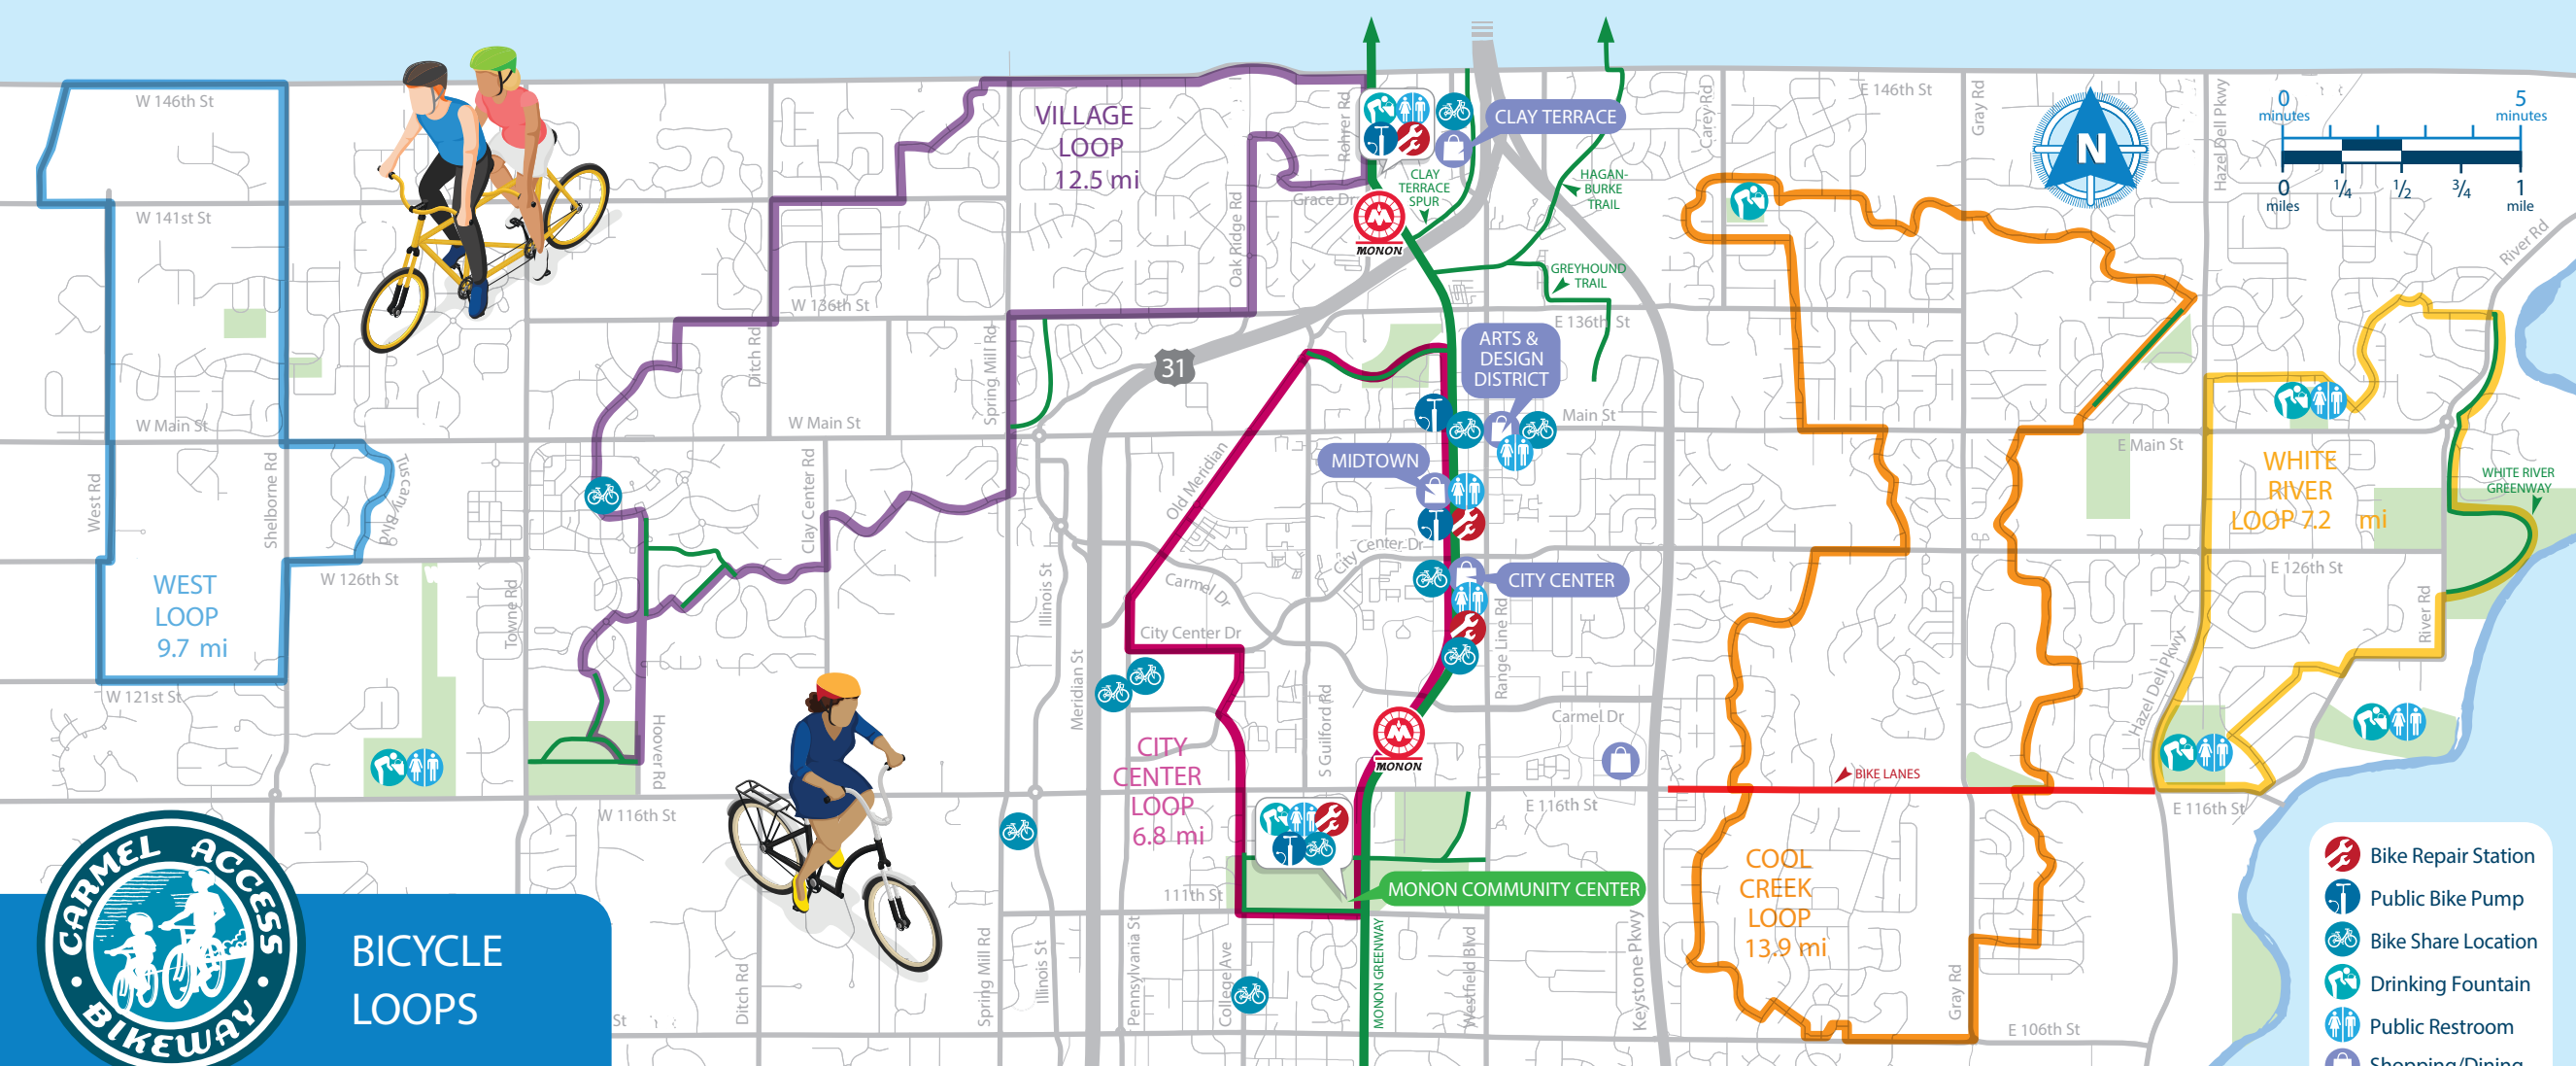

- Bike Repair Station
- Public Bike Pump
- Bike Share Location
- Drinking Fountain
- Public Restroom
- Shopping/Dining
- Park
- Off-Street Trail

GET THE APP!
Search for **Bike Carmel**
in your app store!

Visit www.BikeCarmel.com